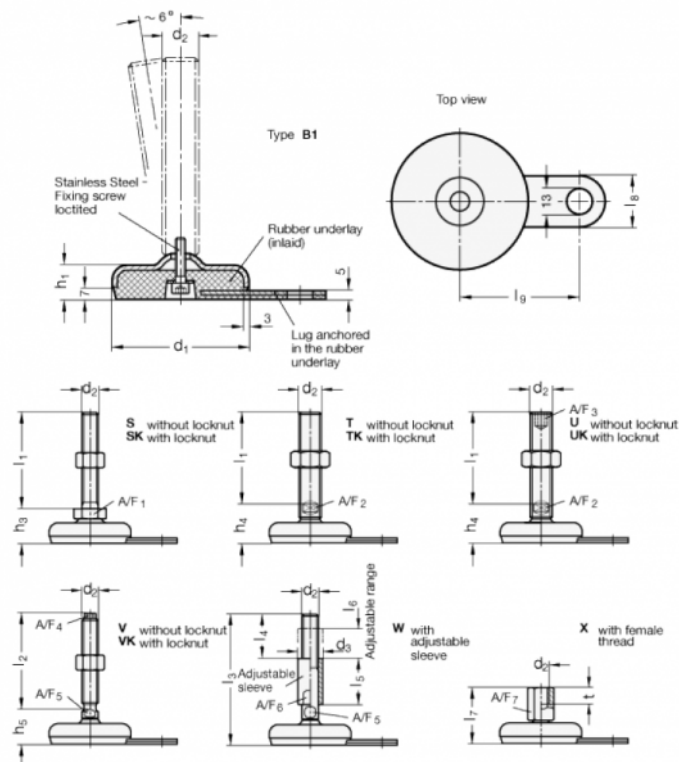

Article number: 2033100M16150B1U

Description: E+G levelling foot
GN 33-100-M16-150-B1-U, Stainless steel

Note: U Without nut, Hexagon socket at the top, Wrench flat at the bottom

Measures

A/F2 = 12	I9 = 80
A/F3 = 8	
d1 = 100	
d2 = M16	
h1 = 18	
h3 = 35	
l1 = 150	
l8 = 30	